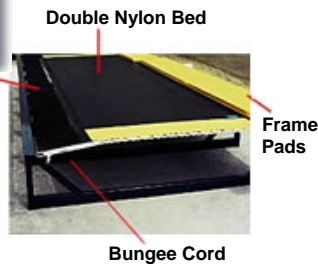

More national champions practice on Ross Athletic floors than any other floor in the USA!

Sprung Floors

- Dollamur 1 3/8" Mats
- 1 or 2 Layer Plywood
- 4" ROSS Power Springs that absorb shock and rebound quickly
- 5 Floor Colours
- 5 Floor Sizes or Custom

Tumble Tramp

A Training device designed for developing tumbling and advanced gymnastic skills. Available in 10' sections.

Rod Floor

FIG approved Rod Floor!

Ross Athletic, the Official Power Tumbling Equipment Supplier for USA Gymnastics.

An elevated rod spring runway, designed specifically for use in power tumbling training & comps.

Phone: 1300 66 77 51
www.sportech.com.au

CHEERLEADING • WRESTLING • SPORT MATS

Dollamur is the world's largest manufacturer & supplier of lightweight rollable mats for Wrestling, Cheer & Gymnastics!