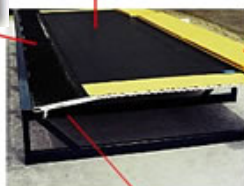

More national champions practice on Ross Athletic floors than any other floor in the USA!

Sprung Floors

- Dollamur 1 3/8" Mats
- Dual Layer Plywood
- 4" ROSS Power Springs
- 3 Floor Colours
- 5 Floor Sizes:
40' x 40' | 42' x 42'
44' x 44' | 45' x 60'
12' x 60'

Tumble Tramp

A Training device designed for developing tumbling and advanced gymnastic skills. Available in 10' sections.

Double Nylon Bed

High Performance Steel Springs

Frame Pads

Bungee Cord

Rod Floor

FIG approved Rod Floor!

Ross Athletic, the Official Power Tumbling Equipment Supplier for USA Gymnastics.

An elevated rod spring runway, designed specifically for use in power tumbling training & comps.

CHEERLEADING • WRESTLING • SPORT MATS