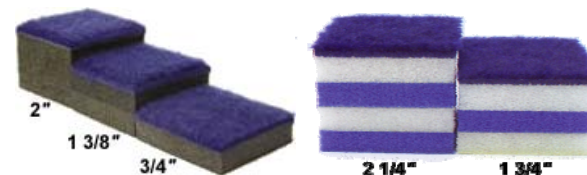

CHEERLEADING • WRESTLING • SPORT MATS

Dollamur is the world's largest manufacturer & supplier of lightweight rollable mats for Wrestling, Cheer & Gymnastics!