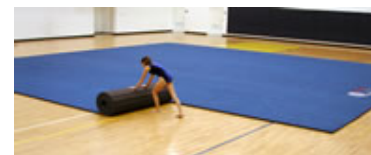

FLEXI-ROLL®